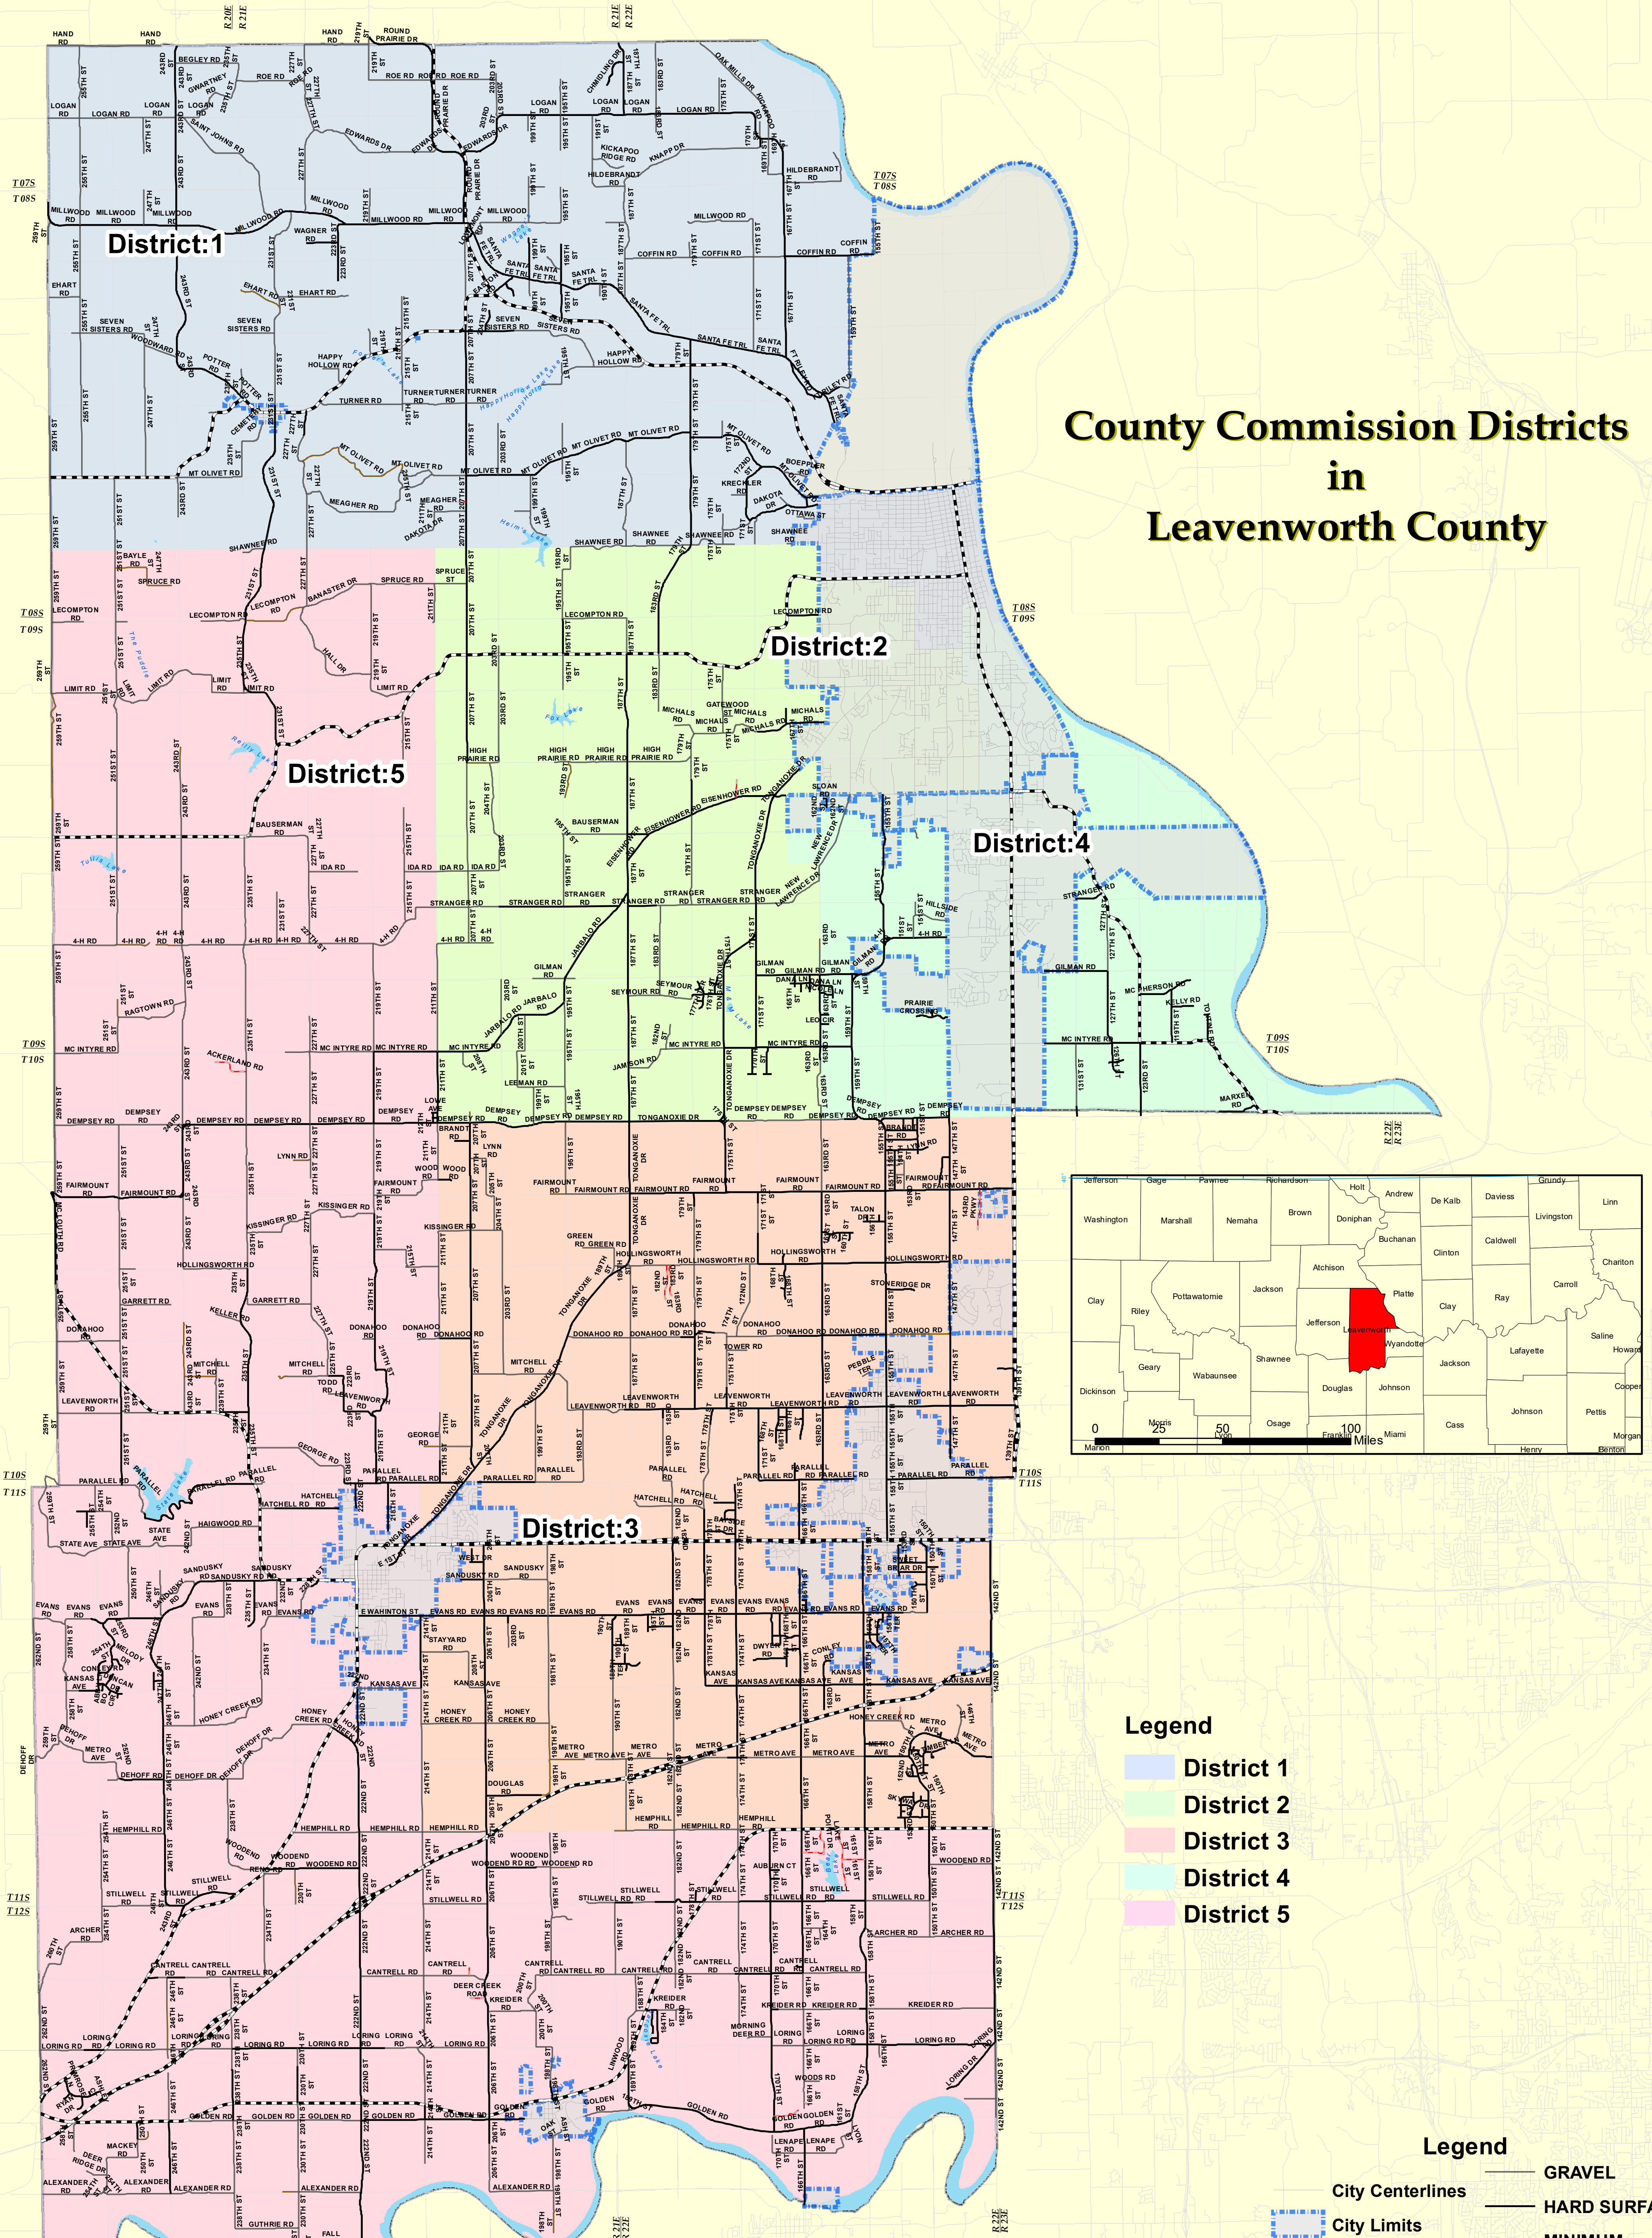

# LEAVENWORTH COUNTY KANSAS 2025

## County Commission Districts in Leavenworth County

### Legend

- District 1
- District 2
- District 3
- District 4
- District 5

### Legend

- City Centerlines
- City Limits
- Sections
- County Boundary
- GRAVEL
- HARD SURFACE
- MINIMUM
- PRIVATE
- State Maintained

Projection: NAD 1983 State Plane Kansas 1501 (US Feet)  
 Disclaimer: Map is projected in real-world coordinates.  
 However, it is not intended for legal purposes.  
 Measurement accuracy is not guaranteed.